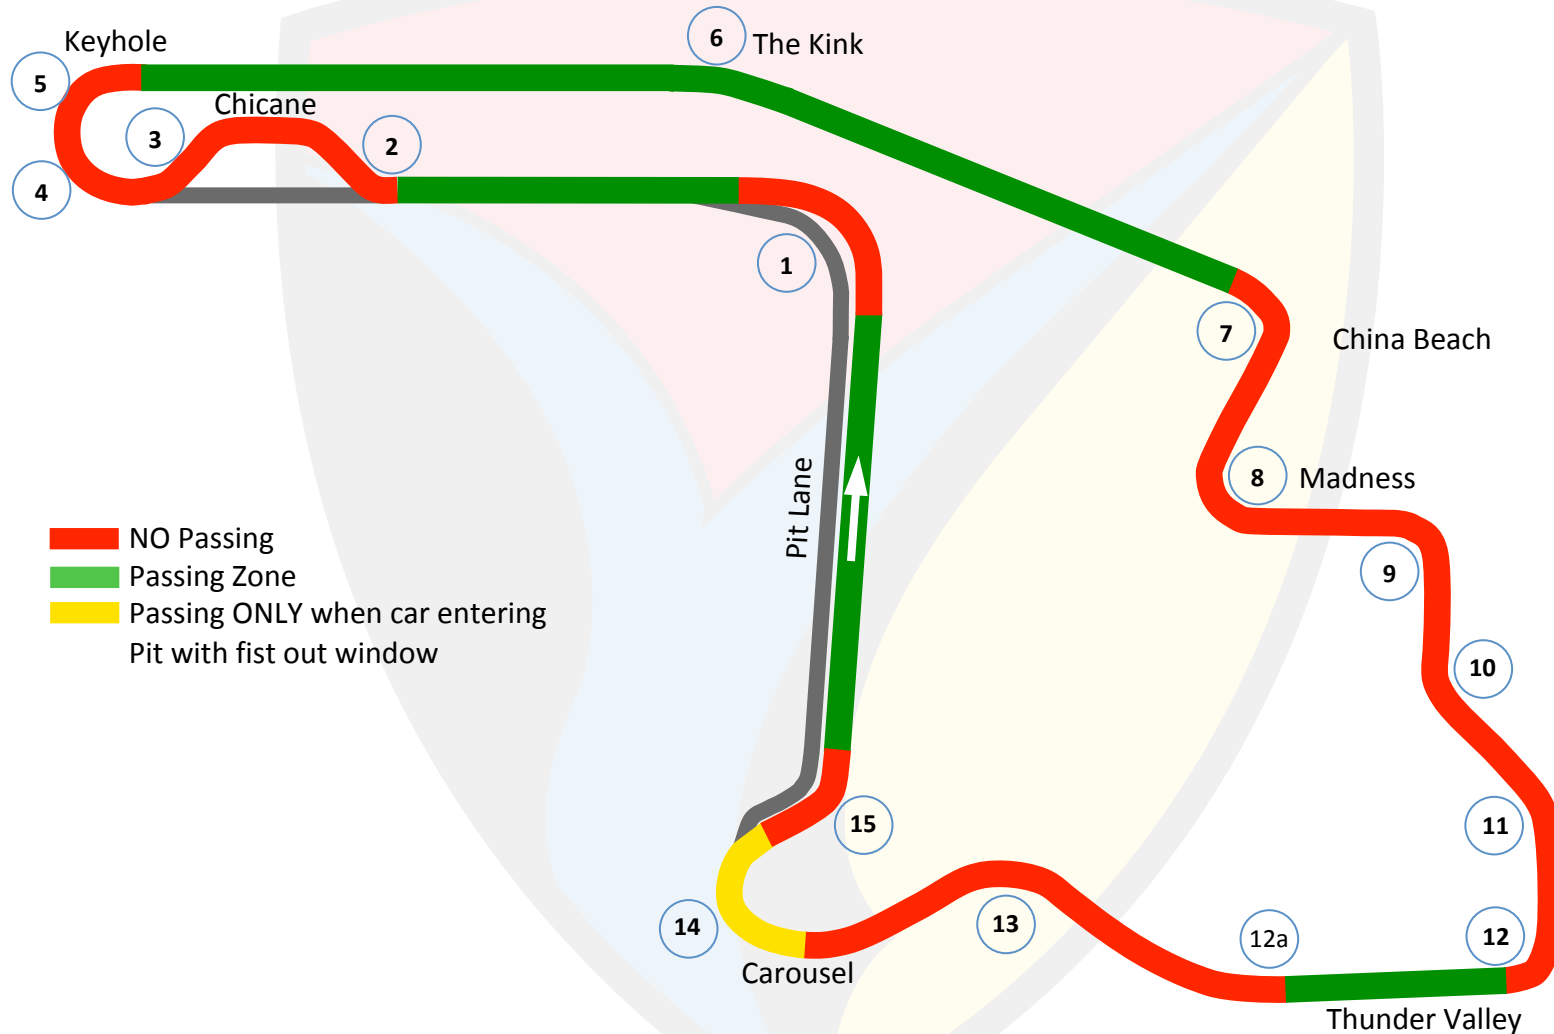

# ARPCA Passing Zones

## Mid-Ohio 2.4 mile Course

**PASSING PROTOCOL:** Point-by given is always in direction of next corner. IN ALL CASES, CAR BEING OVERTAKEN GIVES POINT-BY AND STAYS ONLINE ~ OVERTAKING CAR MOVES OFFLINE & SAFELY MAKE PASS **AFTER** SIGNAL IS GIVEN.